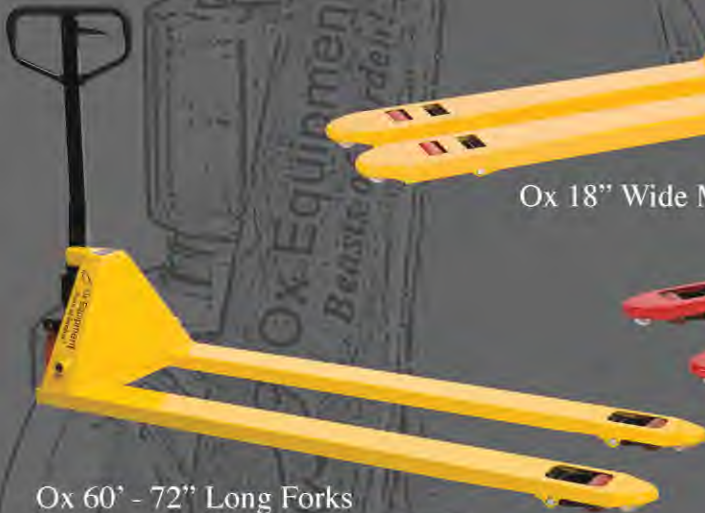

# Ox Equipment

*"Beasts of burden!"*

Ox Galvanized Models

Ox Stainless Steel Models

Ox 18" Wide Models

Ox 60" - 72" Long Forks

Ox (Red) 6,600 lbs Capacity

Ox 20" Wide Models

Ox 4 Way / Low Profile Models

Ox Scale Model

Ox Manual Skid Lifters

Ox Electric Skid Lifters

Model No.	Capacity	Width	Length	Fork Width	Weight
<b>Narrow &amp; Long Units</b>					
OXPT-1836-55	5500 lbs.	18"	36"	6.25"	137 lbs.
OXPT-1848-55	5500 lbs.	18"	48"	6.25"	150 lbs.
OXPT-2760-55	5500 lbs.	27"	60"	6.50"	204 lbs.
OXPT-2772-44	4400 lbs.	27"	72"	6.50"	245 lbs.
<b>4 Way &amp; Low Profile</b>					
OXM-2748-44	4400 lbs.	27"	48"	6.25"	175 lbs.
OXM-2148-44	4400 lbs.	21"	48"	6.25"	165 lbs.
OXU-2748-22	2200 lbs.	27"	48"	6.25"	275 lbs.
OXU-2144-22	2200 lbs.	21.4"	44"	6.25"	200 lbs.
OXFW-3348-44	4400 lbs.	33"	48"	6.25"	205 lbs.
<b>Specialty Units - Galvanized &amp; Stainless Steel</b>					
OXGL-2148-44 <i>Galvanized</i>	4400 lbs.	21"	48"	6.25"	200 lbs.
OXGL-2748-44 <i>Galvanized</i>	4400 lbs.	27"	48"	6.25"	200 lbs.
OXSS-2748-44 <i>Stainless</i>	4400 lbs.	27"	48"	6.25"	200 lbs.
<b>Scale Truck</b>					
OXSJ-2748-44	4400 lbs.	27"	48"	7.00"	400 lbs.
<b>Skid Lifters Manual &amp; Electric</b>					
OXESL-33 Electric	3300 lbs.	27"	48"	7.00"	440 lbs.
OXMSL-33 Manual	3300 lbs.	27"	48"	7.00"	440 lbs.
OXMSL-22 Manual	2200 lbs.	27"	48"	7.00"	299 lbs.
Specifications are subject to changes without notice for product improvements.					